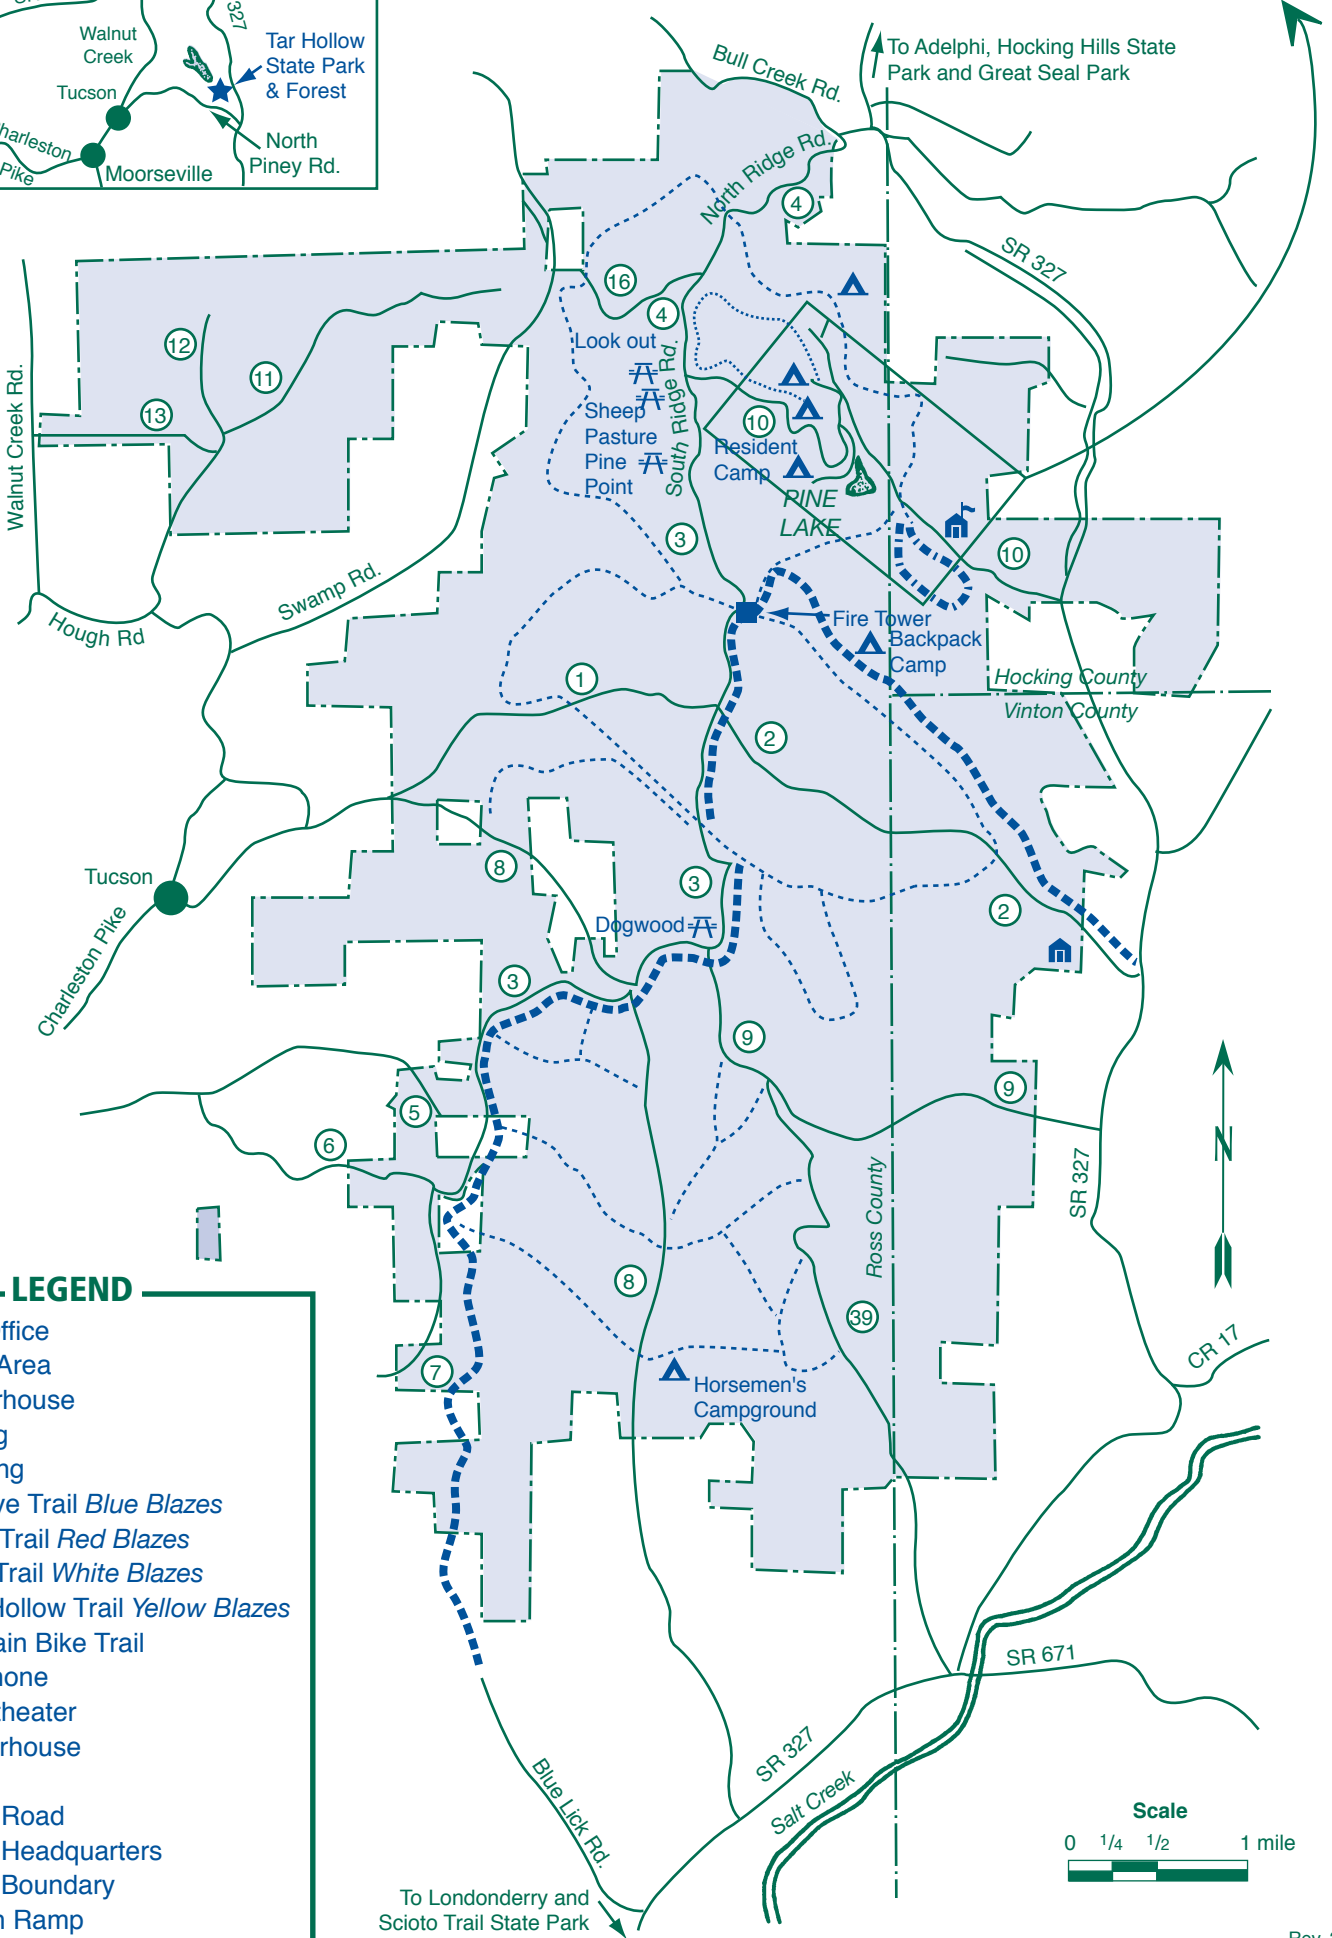

Tar Hollow State Park

16396 Tar Hollow Road
Laurelville, Ohio 43135

(740) 887-4818 - Park Office
(740) 887-4819 - FAX
tar.hollow.parks@dnr.state.oh.us
www.bright.net/~thollow

LOCATION MAP

PARK AREA MAP

LEGEND

- Park Office
- Picnic Area
- Shelterhouse
- Parking
- Camping
- Buckeye Trail Blue Blazes
- Logan Trail Red Blazes
- Bridle Trail White Blazes
- Ross Hollow Trail Yellow Blazes
- Mountain Bike Trail
- Pay Phone
- Amphitheater
- Showerhouse
- Beach
- Forest Road
- Forest Headquarters
- Forest Boundary
- Launch Ramp

To Londonderry and Scioto Trail State Park