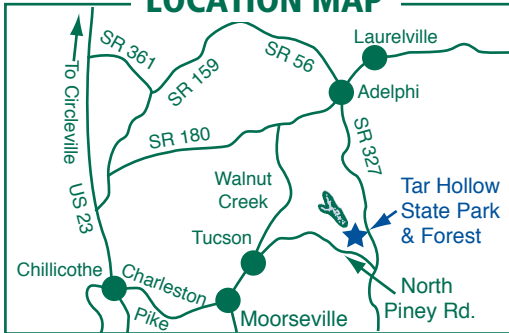

Tar Hollow State Park

16396 Tar Hollow Road
Laurelville, Ohio 43135

(740) 887-4818 - Park Office
(740) 887-4819 - FAX
tar.hollow.parks@dnr.state.oh.us
www.bright.net/~thollow

LOCATION MAP

PARK AREA MAP

LEGEND

To Londonderry and Scioto Trail State Park