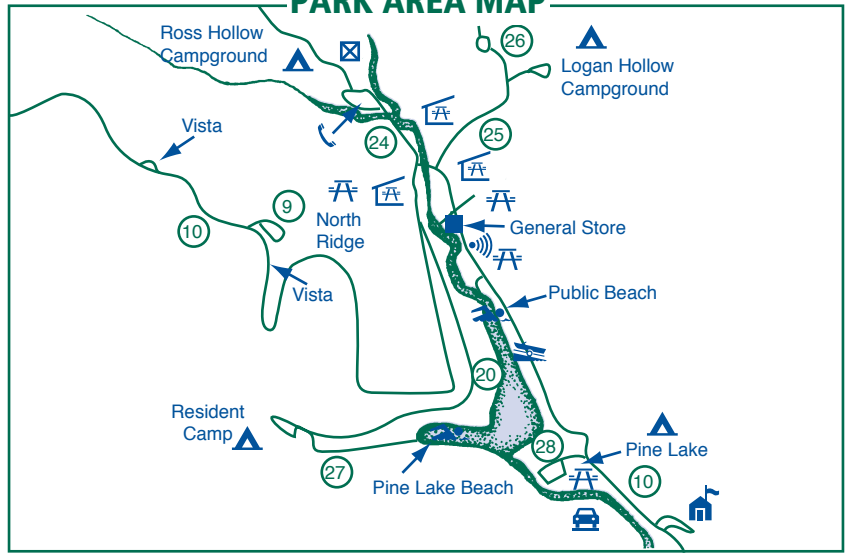

Tar Hollow State Park

16396 Tar Hollow Road
Laurelville, Ohio 43135

(740) 887-4818 - Park Office
(740) 887-4819 - FAX
tar.hollow.parks@dnr.state.oh.us
www.bright.net/~thollow

LOCATION MAP

PARK AREA MAP

LEGEND

- Park Office
- Picnic Area
- Shelterhouse
- Parking
- Camping
- Buckeye Trail Blue Blazes
- Logan Trail Red Blazes
- Bridle Trail White Blazes
- Ross Hollow Trail Yellow Blazes
- Mountain Bike Trail
- Pay Phone
- Amphitheater
- Showerhouse
- Beach
- Forest Road
- Forest Headquarters
- Forest Boundary
- Launch Ramp

To Londonderry and Scioto Trail State Park